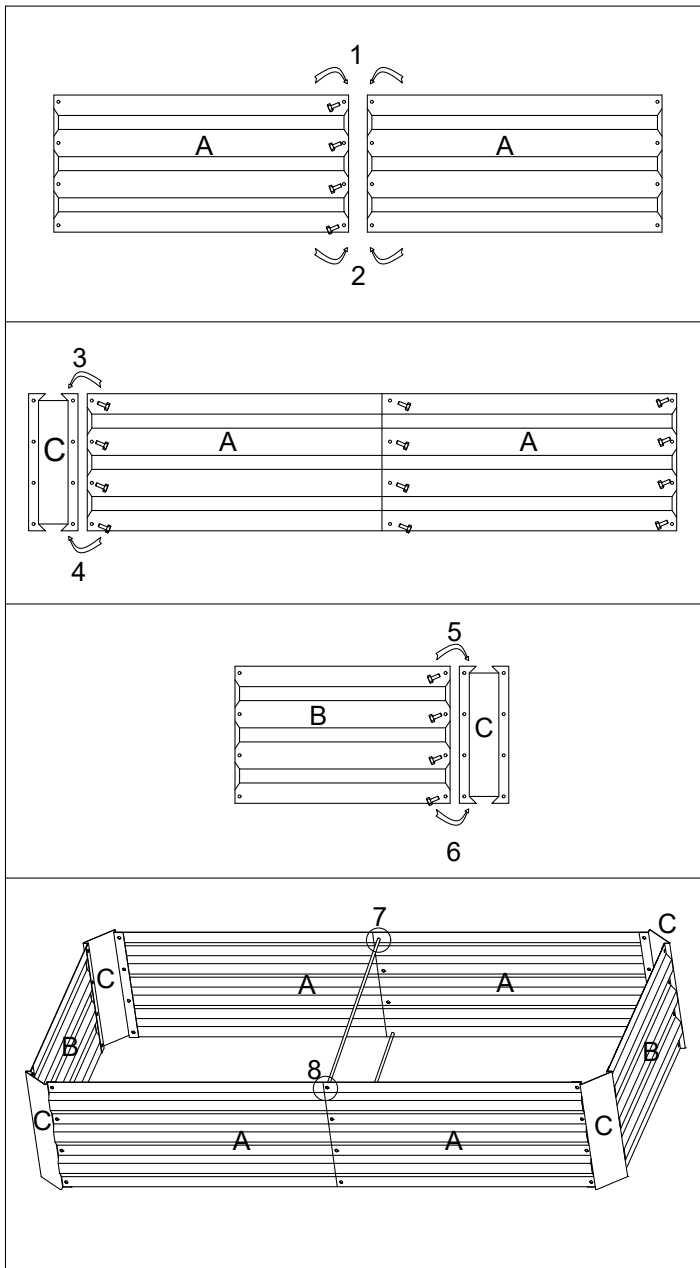

WARNINGS:

- Confirm all parts are present before assembly. If any part is missing, cracked or damaged, please contact Sportman’s Guide customer service before assembly.
- ⚠ **WARNING:** This package contains small parts and is a choking hazard, keep away from children and pets.
- **CAUTION:** Edges may be sharp - Assemble with caution and wear gloves during assembly.
- At least two people are recommended for safe assembly and installation of this product
- NEVER attempt to modify this product or subject it to an installation or use for which it was not designed. Doing so may result in damage and/or serious injury.
- Do not tighten bolts completely until assembly is complete.
- The warnings, cautions, and instructions in this manual cannot cover all possible conditions or situations that could occur. Exercise common sense and caution when using this product.
- Always be aware of the environment and ensure that the product is used in a safe and responsible manner.

Installation

Parts List

	A	4 PCS
	B	2 PCS
	C	4 PCS
	D	36 SETS
	E	4 PCS
	F	2 PCS

Tools Required for Assembly (Not Included):

- Phillips screwdriver
- pliers
- mallet (may be necessary)