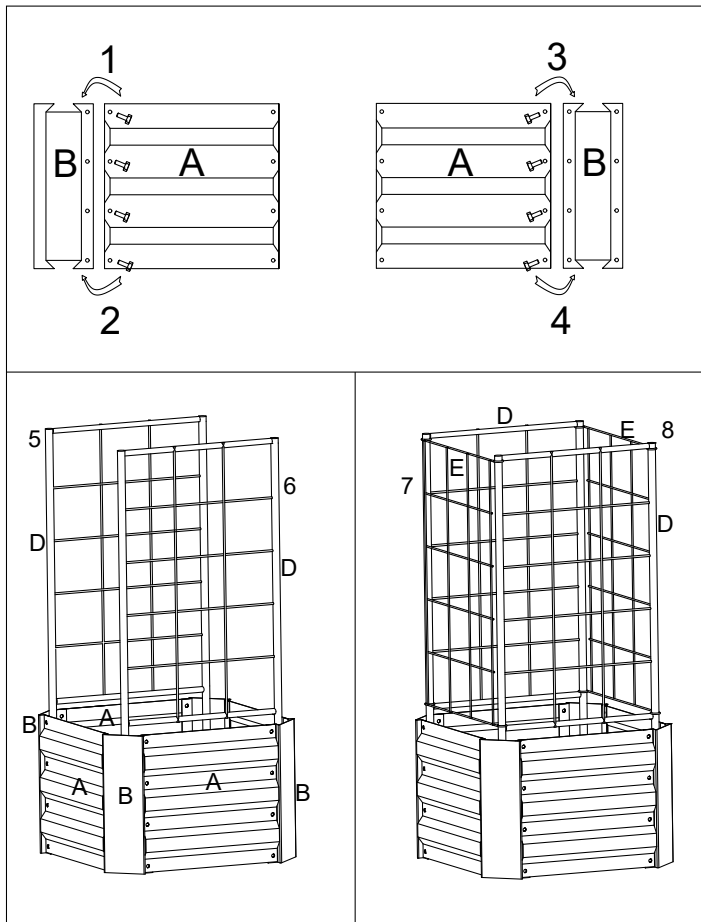

Item #709182 CASTLECREEK® Galvanized Planter with Trellis

For assistance with your product, please contact the Sportsman's Guide customer service at 1-800-888-3006 Mon.-Fri. 7:00am to 9:00pm, Sat.-Sun. 8:00am to 8:00pm CST or go to sportsmansguide.com/customerservice/contactus

Installation

Parts List

	A	4 PCS
	B	4 PCS
	C	32 SETS
	D	2 PCS
	E	2 PCS