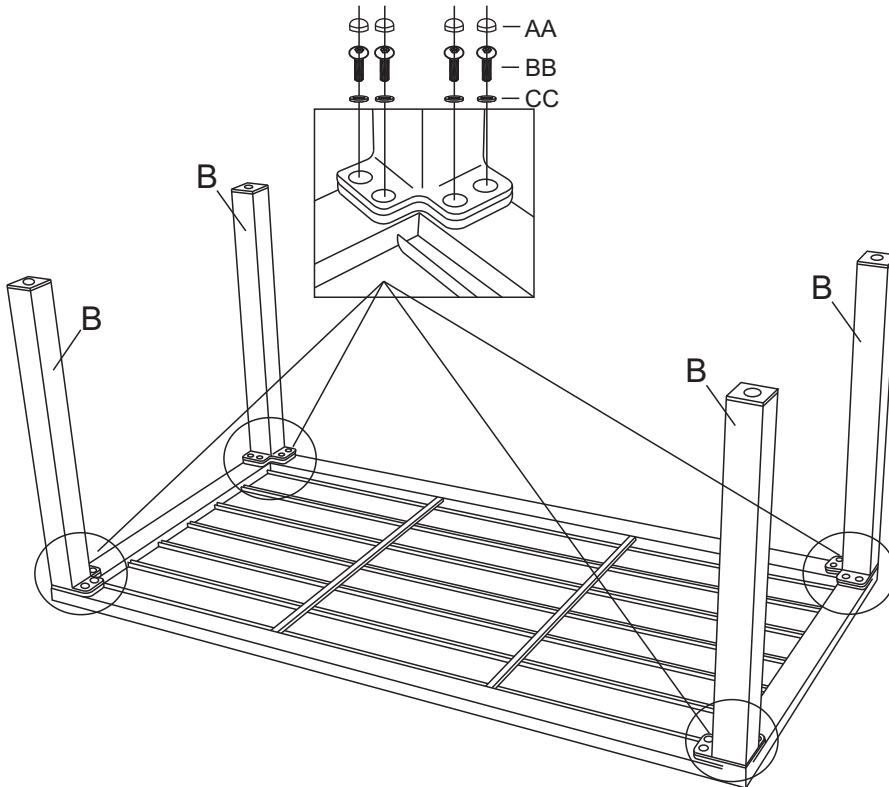

ASSEMBLY INSTRUCTIONS FOR TABLE

Do not tighten bolts fully, until assembly is complete.

NO.	PARTS LIST	DESCRIPTION	QTY
A		TABLE TOP	1
B		LEG	4
AA		BOLT CAP(M6)	16
BB		BOLT(M6*15)	16
CC		WASHER(M6)	16
DD		ALLEN KEY	1

Fig.1

Fig.2

Fully assembled

ASSEMBLY INSTRUCTIONS FOR CHAIR

Do not tighten bolts fully, until assembly is complete.

NO.	PARTS LIST	DESCRIPTION	QTY
A1		BACK	2
B1		SEAT	2
C1		LEG-L	2
D1		LEG-R	2
AA		BOLT CAP(M6)	16
EE		BOLT(M6*35)	12
FF		BOLT(M6*50)	4
DD		WASHER(M6)	16

Fig.1

Fig.2

Fully assembled

ASSEMBLY INSTRUCTIONS FOR LOVESEAT

Do not tighten bolts fully, until assembly is complete.

NO.	PARTS LIST	DESCRIPTION	QTY
A2		BACK	1
B2		SEAT	1
C2		LEG-L	1
D2		LEG-R	1
AA		BOLT CAP(M6)	10
EE		BOLT(M6*35)	8
FF		BOLT(M6*50)	2
DD		WASHER(M6)	10