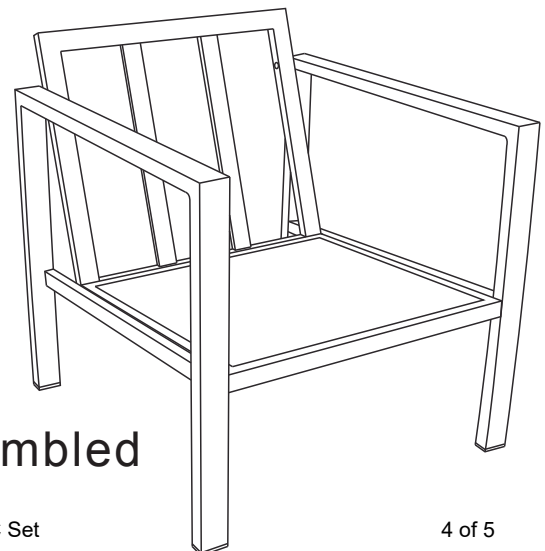

Fig.1

Fig.2

Fully assembled

ASSEMBLY INSTRUCTIONS FOR LOVESEAT

Do not tighten bolts fully, until assembly is complete.

NO.	PARTS LIST	DESCRIPTION	QTY
A2		BACK	1
B2		SEAT	1
C2		LEG-L	1
D2		LEG-R	1
AA		BOLT CAP(M6)	10
EE		BOLT(M6*35)	8
FF		BOLT(M6*50)	2
DD		WASHER(M6)	10

Fig.1

Fig.2