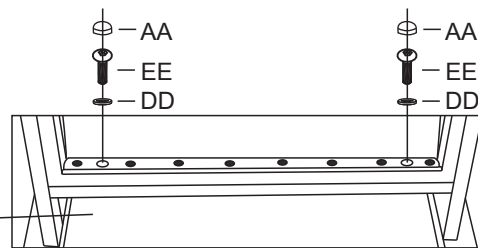

ASSEMBLY INSTRUCTIONS FOR TABLE

Do not tighten bolts fully, until assembly is complete.

NO.	PARTS LIST	DESCRIPTION	QTY
A		TABLE TOP	1
B		LEG	4
AA		BOLT CAP(M6)	16
BB		BOLT(M6*15)	16
CC		WASHER(M6)	16
DD		ALLEN KEY	1

Fig.1

Fig.2

Fully assembled

ASSEMBLY INSTRUCTIONS FOR CHAIR

Do not tighten bolts fully, until assembly is complete.

NO.	PARTS LIST	DESCRIPTION	QTY
A1		BACK	2
B1		SEAT	2
C1		LEG-L	2
D1		LEG-R	2
AA		BOLT CAP(M6)	16
EE		BOLT(M6*35)	12
FF		BOLT(M6*50)	4
DD		WASHER(M6)	16

Fig.1

Fig.2

Fully assembled

ASSEMBLY INSTRUCTIONS FOR LOVESEAT

Do not tighten bolts fully, until assembly is complete.

NO.	PARTS LIST	DESCRIPTION	QTY
A2		BACK	1
B2		SEAT	1
C2		LEG-L	1
D2		LEG-R	1
AA		BOLT CAP(M6)	10
EE		BOLT(M6*35)	8
FF		BOLT(M6*50)	2
DD		WASHER(M6)	10

Fig.1

Fig.2