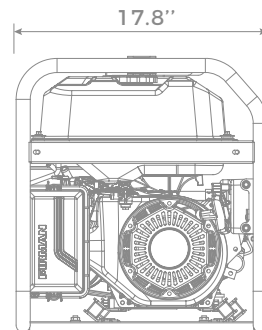

P03609

4550 / 3650 WATT RECOIL START
GAS PORTABLE GENERATOR
EPA AND cETL CERTIFIED

FIRMAN[®]
POWER EQUIPMENT

8716 WEST LUDLOW DR. SUITE #6
PEORIA, AZ 85381
1-844-347-6261
WWW.FIRMANPOWEREQUIPMENT.COM

UPC // 840876136096
STARTING WATTS // 4550
RUNNING WATTS // 3650
VOLTAGE // 120V
FREQUENCY // 60Hz
ENGINE TYPE // OHV
STARTING SYSTEM // RECOIL
FUEL TANK SIZE // 5.0 GAL
RUN-TIME // UP TO 14 HRS (@50% LOAD)
DECIBLES // 67 dB (@7m @50% LOAD)
CARTON L×W×H // 24" × 18.1" × 19.9"
GROSS WEIGHT // 110 LBS.
UNIT WEIGHT // 101.5 LBS.
UNITS PER PALLET // 16
UNITS PER CONTAINER // 336 / 40HQ

CONTROL PANEL

(2) 5-20R 20A-120V
(1) TT-30R 30A-120V RV READY
(1) L5-30R 30A-120V TWIST LOCK

BEST USED FOR

FIRMAN

3650

FIRMAN Digital Display SPD-01

8888

V
Hz
H
M