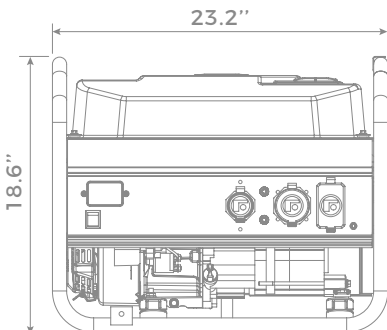

P03609

4550 / 3650 WATT RECOIL START
GAS PORTABLE GENERATOR
EPA AND cETL CERTIFIED

FIRMAN[®]
POWER EQUIPMENT

8716 WEST LUDLOW DR. SUITE #6
PEORIA, AZ 85381
1-844-347-6261
WWW.FIRMANPOWEREQUIPMENT.COM

UPC // 840876136096
STARTING WATTS // 4550
RUNNING WATTS // 3650
VOLTAGE // 120V
FREQUENCY // 60Hz
ENGINE TYPE // OHV
STARTING SYSTEM // RECOIL
FUEL TANK SIZE // 5.0 GAL
RUN-TIME // UP TO 14 HRS (@50% LOAD)
DECIBLES // 67 dB (@7m @50% LOAD)
CARTON L×W×H // 24" × 18.1" × 19.9"
GROSS WEIGHT // 110 LBS.
UNIT WEIGHT // 101.5 LBS.
UNITS PER PALLET // 16
UNITS PER CONTAINER // 336 / 40HQ

CONTROL PANEL

(2) 5-20R 20A-120V
(1) TT-30R 30A-120V RV READY
(1) L5-30R 30A-120V TWIST LOCK

BEST USED FOR

FIRMAN

3650

FIRMAN Digital Display SPD-01

8888

V
Hz
H
M