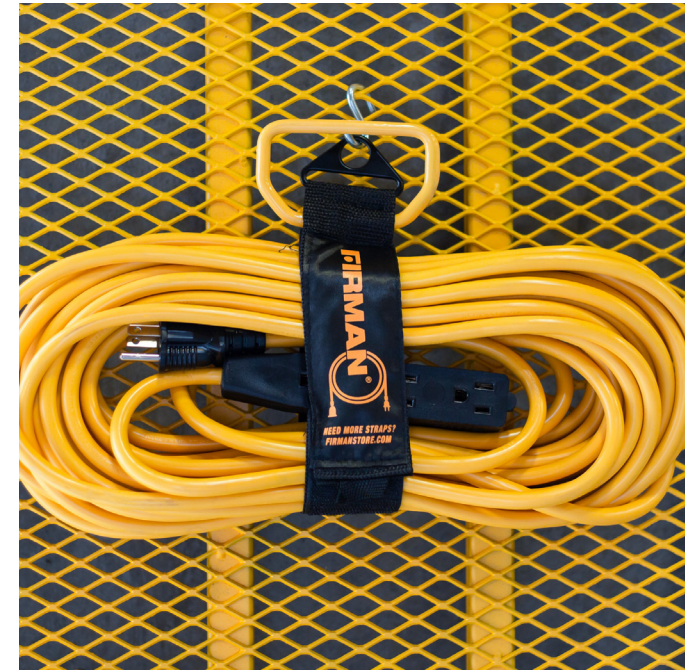

# 2020 50' OUTDOOR POWER CORD

**FIRMAN**<sup>®</sup>  
POWER EQUIPMENT

8716 WEST LUDLOW DR. SUITE #6  
PEORIA, AZ 85381  
1-844-347-6261

WWW.FIRMANPOWEREQUIPMENT.COM

MEDIUM DUTY 5-15P TO (3) 5-15R HOUSEHOLD POWER CORD WITH STORAGE STRAP  
14 GAUGE // 15A WIRING // 125V  
INCLUDES STORAGE STRAP

UPC // 840876100813  
PLUG // 5-15P 15A-125V  
RECEPTACLE // 3 × 5-15R 15A-125V  
MAXIMUM WATT // 1875W  
RATED VOLTAGE // 125V  
RATED CURRENT // 15A  
WIRE DIAMETER // 14 GAUGE  
LENGTH // 50ft. ( 15.24m )  
UNIT WEIGHT // 5.3 LBS.  
UNITS PER PALLET // 124  
UNITS PER CONTAINER // 6624 / 40HQ

**50 ft.**  
**15.24 m**

5-15P

15A-125V

5-15R×3

15A-125V

## STORAGE STRAP INCLUDED