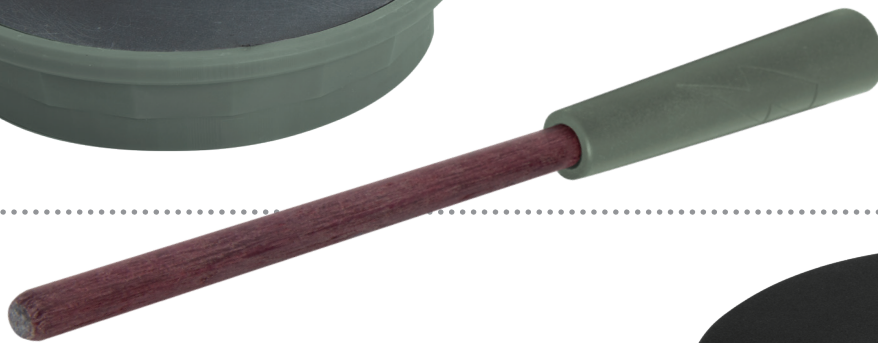

POWER CALLS

FUEL

FRICITION TURKEY CALLS

FUEL SLATE

ITEM 24258

- Easily replicates yelps, cuts, clucks and purrs
- Slate over glass
- Includes matched purple heart striker
- Includes Fuel Cap surface snap-on protective lid
- Surface conditioning pad included

FUEL CRYSTAL

ITEM 24260

- Easily replicates yelps, cuts, clucks and purrs
- Crystal over glass
- Includes matched purple heart striker
- Includes Fuel Cap surface snap-on protective lid
- Surface conditioning pad included