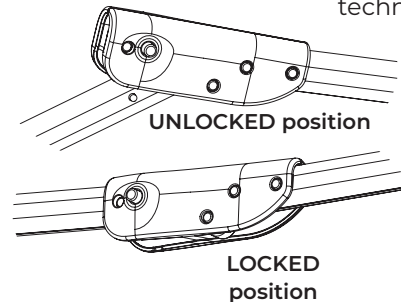

CEDAR MESA COT™

An easy-to-assemble, durable cot that packs down small

Sleep off the ground comfortably

Leave behind rocks and sleep off the ground comfortably with the Cedar Mesa Cot™. The Cedar Mesa Cot™ is an easy-to-assemble, durable cot designed to comfortably support your body. The intuitive and intelligent design of the Cedar Mesa Cot™ delivers a straightforward set up and take down experience. A patent pending **Easy Lever Lock system makes assembling and tensioning the cot easy** and the cot's unique Collapse and Compact™ technology simplifies takedown by seamlessly folding the durable, oversized cot into the size of a small briefcase. Pair your Cedar Mesa Cot™ with one of Klymit's sleeping pads for even more elevated comfort.

FEATURE-RICH DESIGN

- Intuitive design ensures accurate and easy set up
- Aluminum trapezoid structure and unique oval profile of tubing provide optimal strength and comfortable fabric tension for excellent support.
- Patent pending Easy Lever Lock system makes assembling and tensioning the cot simple and easy
- Collapse and Compact™ technology simplifies takedown by seamlessly folding the durable, oversized cot into the size of a small briefcase
- Strong and durable 300D PU backed polyester ripstop
- Large, rounded feet protect tent floors and keep your cot firmly in place
- Easy to access gear pocket for small accessories
- Pair with a Klymit sleeping pad for even more comfort

Patent pending
Easy Lever Lock
technology

PRODUCT SPECIFICATIONS:

LARGE

Weight:17 lb / 7.7 kg

Dimensions:80 x 31 x 16 in
..... 204 x 79 x 40 cm

Pack Size: 18 x 13 x 7.5 in
..... 46 x 33 x 19 cm

Fabric: 300D Polyester
..... Ripstop, PU Backed