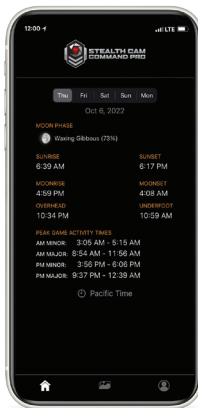

NEW

AUTOMATIC NETWORK COVERAGE

- CELLULAR CAMERAS INCLUDE AT&T® AND VERIZON® SIMS PRE-INSTALLED - NO INSTALLATION REQUIRED. APPLIES TO ALL NEW 2023 CELLULAR CAMERAS
- CAMERA AUTOMATICALLY SWITCHES CARRIERS TO ENSURE BEST POSSIBLE NETWORK CONNECTION

NEW

ON DEMAND PHOTOS & VIDEOS

- REQUEST IMAGES OR VIDEOS ON DEMAND VIA THE COMMAND PRO APP
- UNLIMITED PLAN INCLUDES UNLIMITED ON DEMAND PHOTOS, PLUS 10 ON DEMAND VIDEOS
- COMPATIBLE WITH SELECT 2023 STEALTH CAM & MUDDY CELLULAR CAMERAS

COMMAND PRO UPDATES

HI-DEFINITION
MAPPING

DETAILED
WEATHER DATA

SOLAR & LUNAR
TRACKING

NEW

- HIGH DEFINITION MAPPING FEATURES
 - GLOBAL MAP TO SHOW LOCATIONS OF ALL CAMERAS
 - PUBLIC LANDS DETAIL
- DETAILED WEATHER DATA
 - CURRENT WEATHER: WIND, CLOUD, HUMIDITY, UV, ETC
 - 3-DAY, 5-DAY FORECASTS
 - HOURLY CHARTS AND GRAPHS
- SOLAR/LUNAR TRACKING AND FORECASTING
 - SUNRISE AND SUNSET
 - MOON PHASE
- MANAGE ALL YOUR CAMERAS WITH A SINGLE SECURE LOGIN
- COMPLETE CONTROL OF ALL CAMERA SETTINGS REMOTELY
- SET TRANSMISSION TIMES: INSTANT, HOURLY, TWICE OR ONCE A DAY
- INTEGRATED ANIMAL RECOGNITION SOFTWARE & IMAGE FILTERING
- PIN CAMERA LOCATIONS USING GOOGLE MAPS
- NIGHT IMAGE COLOR AI

- ON DEMAND - Photo and Video capture
- Dual Networks, camera automatically connects to the network with the strongest signal
- Integrated Animal Recognition and filtering AI Software
- New Enhanced Video Quality: 1440P QHD Video with Audio
- Custom Management of Galleries
- Program Camera Settings Remotely
- Time / Date / Moon Phase / Temperature / Camera Name
- 4 Image Resolutions: 40MP / 16MP / 8MP / 4MP
- 36 - 940nm NO GLO LEDs
- Burst Mode 1-3 images per triggering
- 3-59 Second / 1-59 Minute recovery time out
- Powered by 8 AA batteries - not included