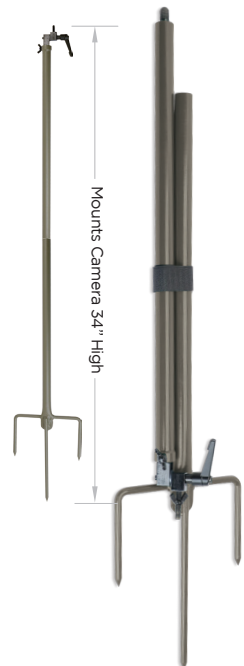

ITEM: STC-BB-SM-CMO UPC: 888151027509_CAMO

Compatible Camera Series: FUSION, QS, QV and PXP Series

CAMERA/SOLAR PAK MOUNTING POST

ITEM: **STC-CSMP** UPC: 888151039762
1/4" TRIPOD MOUNTS

Second modular mount included for mounting two cameras or a camera and solar pak. 360° multi-pivot position plus 180° tilt capabilities. Steel construction with weather resistant powder coat.

TRAIL CAM MOUNTING STICK

ITEM: **STC-CAMSTICK** UPC: 888151010495
FOR MOUNTING IN TREELESS TERRAIN

360° Horizontal Rotation plus a 270° Vertical Tilt Adjustment. Heavy Gauge Steel Post mounts trail camera up to 34" high.