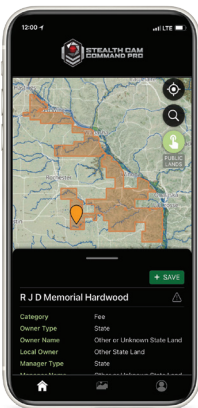

STEALTH CAM[®]

STEALTH CAM

STEALTH CAM[®]

STEALTH CAM

STEALTH CAM
COMMAND PRO

GETTING CONNECTED JUST GOT A WHOLE LOT EASIER.
STEALTH CAM'S COMMAND PRO APP
 IS UNQUESTIONABLE, THE MOST DOMINANT DIGITAL PLATFORM
 ANY SERIOUS HUNTER CAN UTILIZE THROUGHOUT THE RUT CYCLES.
 REMOTE SCOUTING NEVER FELT SO IN COMMAND.

NEW

AUTOMATIC NETWORK COVERAGE

- CELLULAR CAMERAS INCLUDE AT&T® AND VERIZON® SIMS PRE-INSTALLED - NO INSTALLATION REQUIRED. APPLIES TO ALL NEW 2023 CELLULAR CAMERAS
- CAMERA AUTOMATICALLY SWITCHES CARRIERS TO ENSURE BEST POSSIBLE NETWORK CONNECTION

NEW

ON DEMAND PHOTOS & VIDEOS

- REQUEST IMAGES OR VIDEOS ON DEMAND VIA THE COMMAND PRO APP
- UNLIMITED PLAN INCLUDES UNLIMITED ON DEMAND PHOTOS, PLUS 10 ON DEMAND VIDEOS
- COMPATIBLE WITH SELECT 2023 STEALTH CAM & MUDDY CELLULAR CAMERAS

COMMAND PRO UPDATES

HI-DEFINITION
MAPPING

DETAILED
WEATHER DATA

SOLAR & LUNAR
TRACKING

NEW

- HIGH DEFINITION MAPPING FEATURES
 - GLOBAL MAP TO SHOW LOCATIONS OF ALL CAMERAS
 - PUBLIC LANDS DETAIL
- DETAILED WEATHER DATA
 - CURRENT WEATHER: WIND, CLOUD, HUMIDITY, UV, ETC
 - 3-DAY, 5-DAY FORECASTS
 - HOURLY CHARTS AND GRAPHS
- SOLAR/LUNAR TRACKING AND FORECASTING
 - SUNRISE AND SUNSET
 - MOON PHASE
- MANAGE ALL YOUR CAMERAS WITH A SINGLE SECURE LOGIN
- COMPLETE CONTROL OF ALL CAMERA SETTINGS REMOTELY
- SET TRANSMISSION TIMES: INSTANT, HOURLY, TWICE OR ONCE A DAY
- INTEGRATED ANIMAL RECOGNITION SOFTWARE & IMAGE FILTERING
- PIN CAMERA LOCATIONS USING GOOGLE MAPS
- NIGHT IMAGE COLOR AI