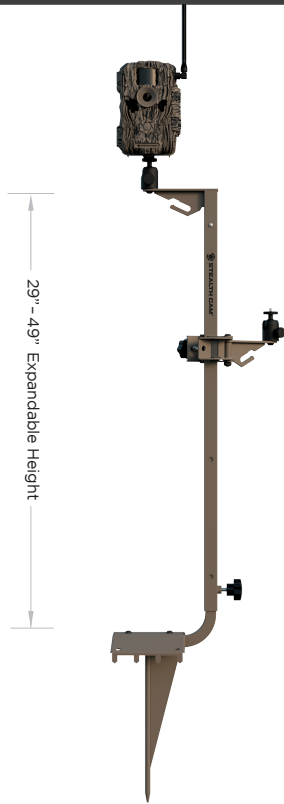

Touchscreen, interacts directly with display to pan and zoom images. Intuitive Menu Operation with 5 Point touch detection and smart gestures.

SECURITY BEAR BOXES - LARGE

ITEM: STC-BB-LG UPC: 888151026519

ITEM: STC-BB-LG-CMO UPC: 888151010495_CAMO

Compatible Camera Series: DECEPTOR, REACTOR, FLX, GMAX, DSK4, DS4KU, WX4G, GMAX Vision, XV Series and PXV Series.

SECURITY BEAR BOXES - SMALL

ITEM: STC-BB-SM UPC: 888151026502

ITEM: STC-BB-SM-CMO UPC: 888151027509_CAMO

Compatible Camera Series: FUSION, QS, QV and PXP Series

CAMERA/SOLAR PAK MOUNTING POST

ITEM: **STC-CSMP** UPC: 888151039762
1/4" TRIPOD MOUNTS

Second modular mount included for mounting two cameras or a camera and solar pak. 360° multi-pivot position plus 180° tilt capabilities. Steel construction with weather resistant powder coat.

TRAIL CAM MOUNTING STICK

ITEM: **STC-CAMSTICK** UPC: 888151010495
FOR MOUNTING IN TREELESS TERRAIN

360° Horizontal Rotation plus a 270° Vertical Tilt Adjustment. Heavy Gauge Steel Post mounts trail camera up to 34" high.