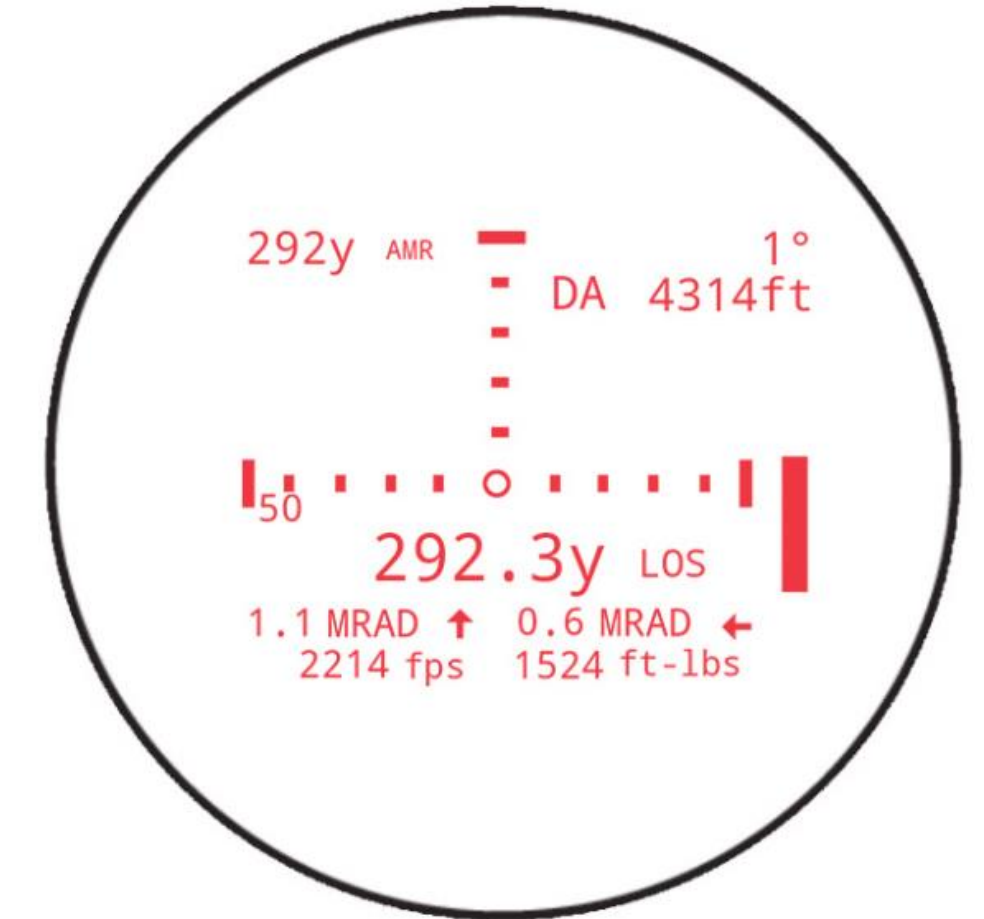

KILO10K

KILO10K-ABS HD 10x42mm BINOCULAR

AB ELITE BALLISTIC RANGEFINDER

KILO10K-ABS HD

10 X 42 MM BINOCULAR

SOK10K11

- GEN II LIGHTWAVE DSP RANGING ENGINE WITH EXTENDED RANGE (XR) MODE
- ONBOARD ENVIRONMENTAL SENSORS AND DIGITAL COMPASS FOR REAL-TIME BALLISTIC CALCULATIONS
- DROP REMOTE WAYPOINTS WITH BASEMAP APP
- APPLIED BALLISTICS ELITE WITH COMPLETE AB BULLET DATABASE AND CUSTOM DRAG CURVES
- ACTIVE-MATRIX OLED DISPLAY PROVIDES GRAPHICAL REAL-TIME BALLISTICS INFORMATION