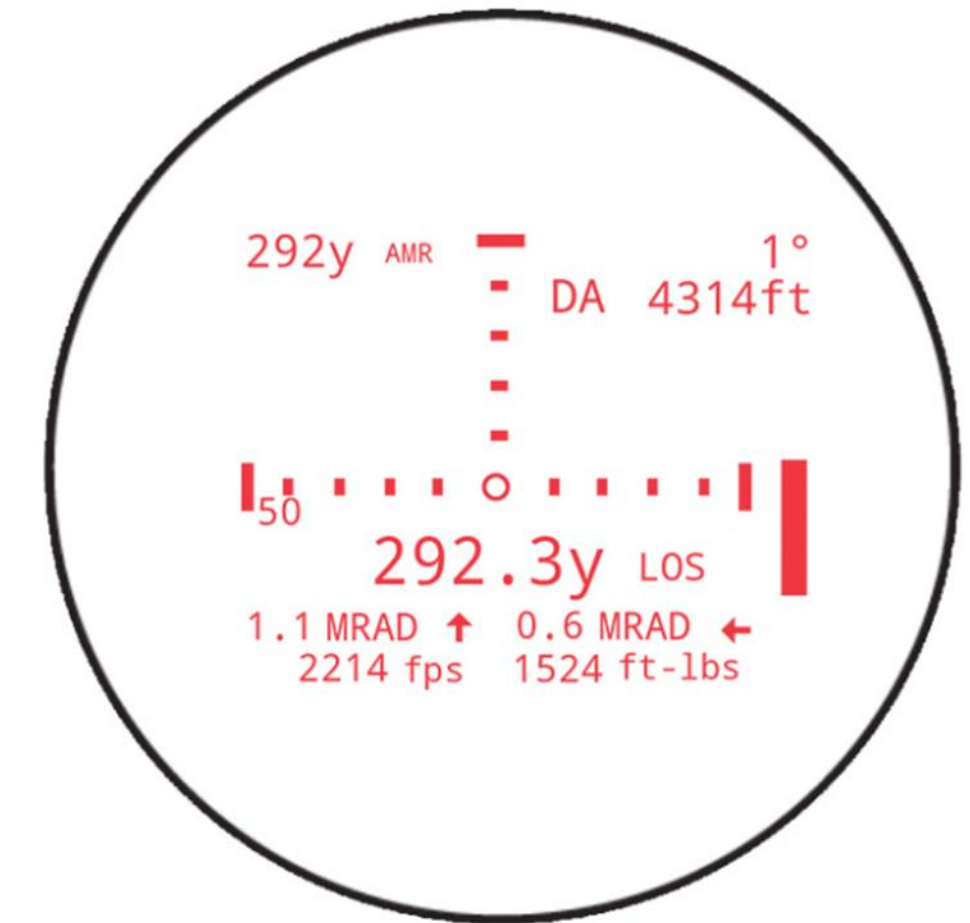

KILO8K

KILO8K-ABS 7 x 25 mm Monocular

AB ELITE BALLISTIC RANGEFINDER

KILO8K-ABS

7 x 25 mm MONOCULAR

SOK8K701

- GEN II LIGHTWAVE DSP RANGING ENGINE WITH EXTENDED RANGE (XR) MODE
- ONBOARD ENVIRONMENTAL SENSORS AND DIGITAL COMPASS FOR REAL-TIME BALLISTIC CALCULATIONS
- DROP REMOTE WAYPOINTS WITH BASEMAP APP
- APPLIED BALLISTICS ELITE WITH COMPLETE AB BULLET DATABASE AND CUSTOM DRAG CURVES
- ACTIVE-MATRIX OLED DISPLAY PROVIDES GRAPHICAL REAL-TIME BALLISTICS INFORMATION

SIG SAUER