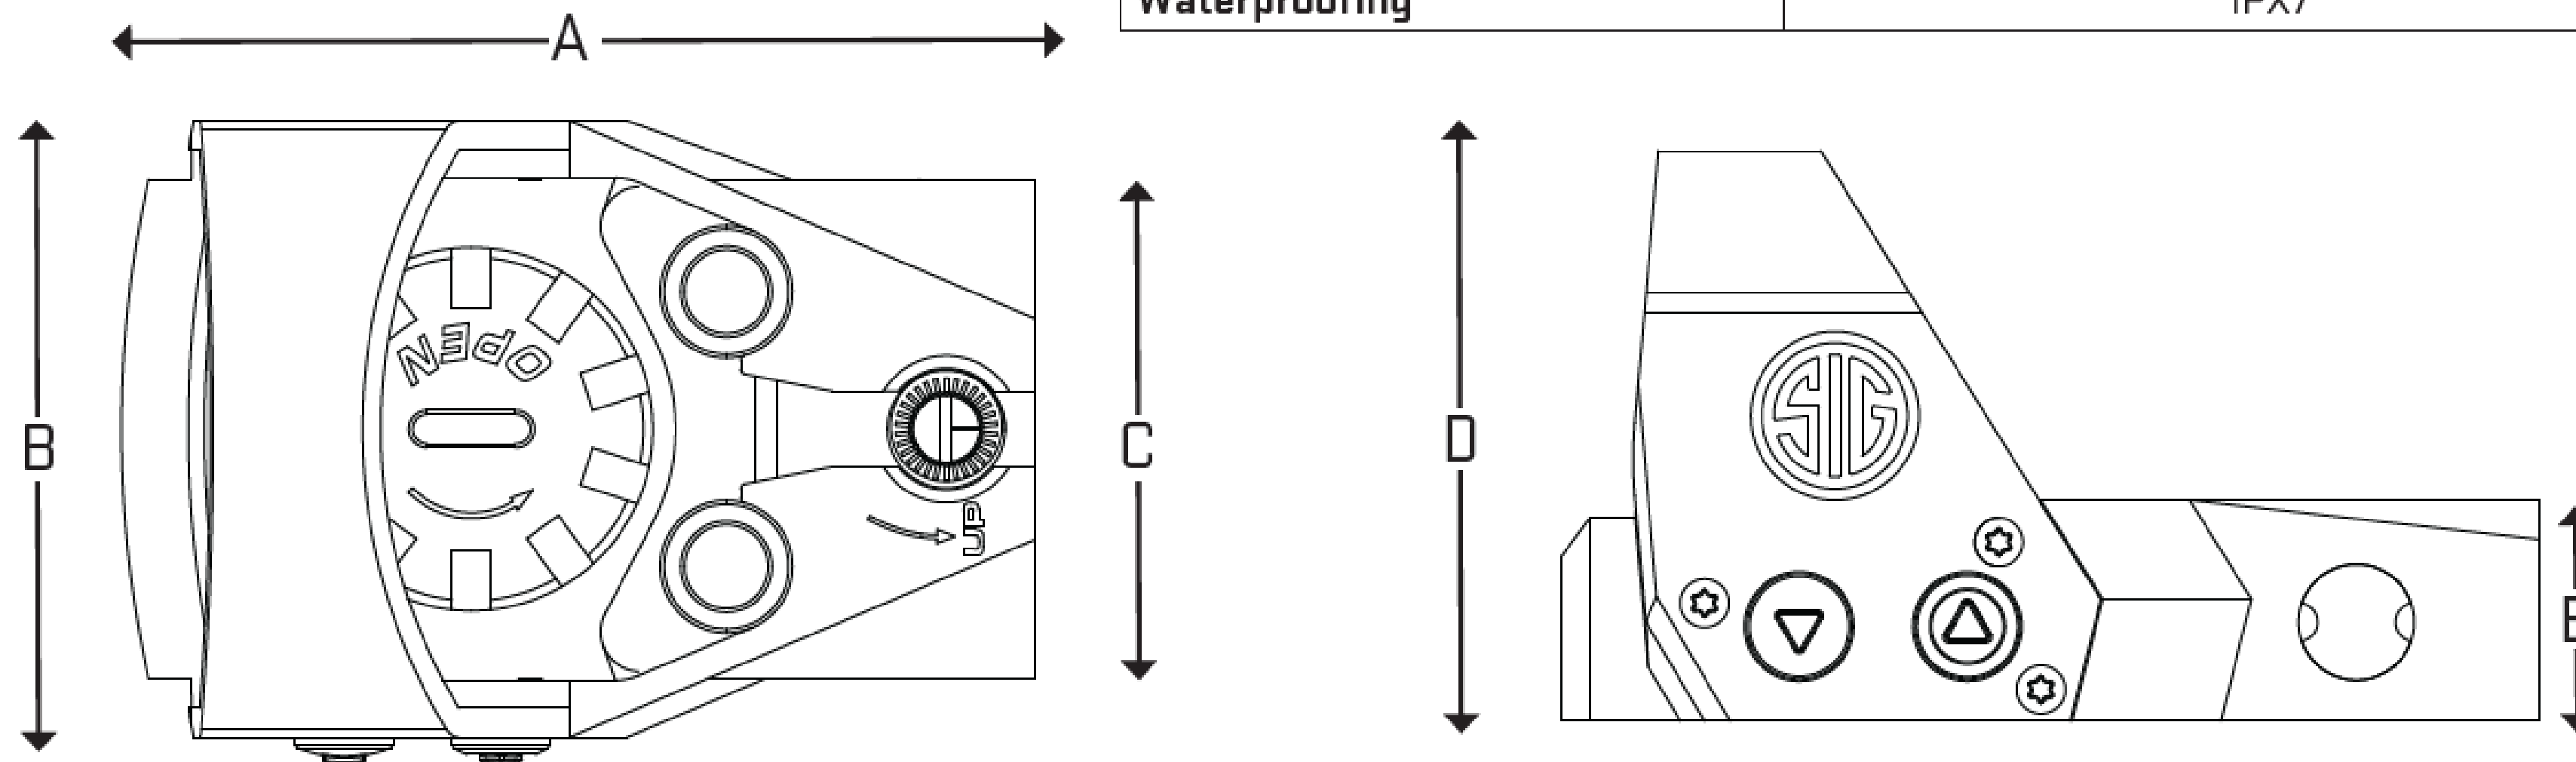

E – 0.4 in / 10.8mm

ROME01PRO SPECIFICATIONS

Magnification	1x30mm
Illumination Settings	10 Daytime / 2 NV
Window Height	.71 in / 18mm
Window Width	1.1 in / 28mm
Overall Elevation Adjustment Range	100 MOA
Overall Windage Adjustment Range	100 MOA
Weight	1.0 oz / 28 g
Battery	CR1632
Waterproofing	IPX7