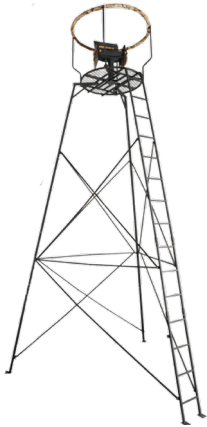

THE 4 FOOT EXTENSION FOR LIBERTY

MUD-MTA3004-EX

UPC: 813094021864

- Raises Liberty to 20' tall | Stand weight: 38-lbs
- Weight rating: 300-lbs