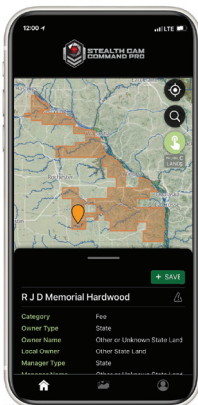

GETTING CONNECTED JUST GOT A WHOLE LOT EASIER.
STEALTH CAM'S COMMAND PRO APP
 IS UNQUESTIONABLY, THE MOST DOMINANT DIGITAL PLATFORM
 ANY SERIOUS HUNTER CAN UTILIZE THROUGHOUT THE RUT CYCLES.
 REMOTE SCOUTING NEVER FELT SO IN COMMAND.

NEW

AUTOMATIC NETWORK COVERAGE

- CELLULAR CAMERAS INCLUDE AT&T® AND VERIZON® SIMS PREINSTALLED – NO INSTALLATION REQUIRED. THIS APPLIES TO ALL CELLULAR CAMERAS
- CAMERA AUTOMATICALLY SWITCHES CARRIERS TO ENSURE BEST POSSIBLE NETWORK CONNECTION

NEW

ON DEMAND PHOTOS & VIDEOS

- REQUEST IMAGES OR VIDEOS **ON DEMAND** VIA THE COMMAND PRO APP
- UNLIMITED PLAN INCLUDES UNLIMITED **ON DEMAND** PHOTOS, PLUS 10 **ON DEMAND** VIDEOS
- COMPATIBLE WITH SELECT 2023 STEALTH CAM & MUDDY CELLULAR CAMERAS

COMMAND PRO UPDATES

NEW

- High definition mapping Features
 - Global map to show locations of all cameras
 - Public lands detail
- Detailed Weather Data
 - Current weather: wind, cloud, humidity, UV, etc
 - 3-Day, 5-Day forecast
 - Hourly charts and graphs
- Solar/Lunar Tracking AND Forecasting
 - Sunrise and Sunset
 - Moon Phase
- MANAGE ALL YOUR CAMERAS WITH A SINGLE SECURE LOGIN
- COMPLETE CONTROL OF ALL CAMERA SETTINGS REMOTELY
- SET TRANSMISSION TIMES: INSTANT, HOURLY, TWICE OR ONCE A DAY
- INTEGRATED ANIMAL RECOGNITION SOFTWARE & IMAGE FILTERING
- PIN CAMERA LOCATIONS USING GOOGLE MAPS
- NIGHT IMAGE COLOR AI