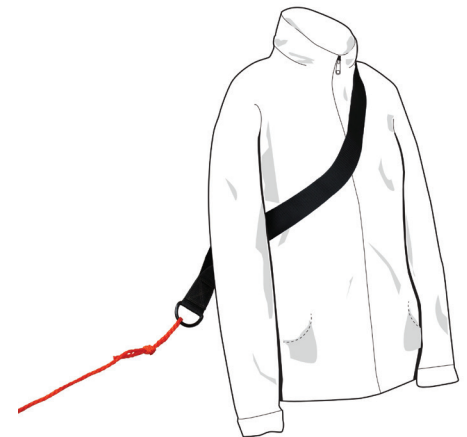

STANDARD DEER DRAG

MUD-GP500   UPC: 097973001790

- Light weight, easy-to-use deer drag