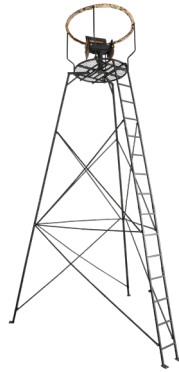

THE BOSS

MUD-MFP1080 UPC: 88815102886

- Construction: heavy-duty powder coated steel | wide stance platform
- Foot platform: 24" wide x 30" deep
- Stand weight: 16-lbs | Weight rating: 300-lbs
- Comfort Flex-Tek™ seat tips back for full platform use
- Silent straps, no metal on metal contact

THE BOSS XL

MUD-MFP1200 UPC: 88815102886

- Construction: heavy-duty powder coated steel | wide stance platform
- Foot platform: 25" wide x 34" deep
- Stand weight: 20-lbs | Weight rating: 300-lbs
- Comfort Flex-Tek™ seat tips back for full platform use
- Silent straps, no metal on metal contact

NOMAD TRIPOD

MUD-MTP8100

UPC: 813094022632

- Height: 12' tall | Platform: 19" diameter
- Stand weight: 67-lbs | easy fold up transport
- Flex-Tek™ seat swivels 360°
- 36" High padded shooting rail

THE LIBERTY

MUD-MTP3000

UPC: 813094021840

- Height: 16' tall | Platform: 42" diameter
- Seat: 18" wide x 14" deep | Flex-Tek™ seat swivels 360°
- Stand weight: 132-lbs
- Flared-out, padded shooting rail for extra room