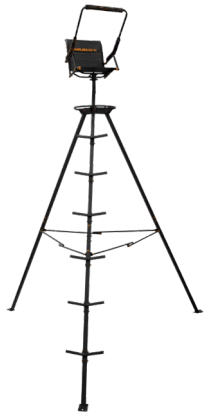

MUD-MFP3205 UPC: 813094021673

- Construction: heavy-duty powder coated steel | wide stance platform
- Foot platform: 24"W x 34"D | Seat size: 15" wide x 11" deep
- Seat style: 3" triplex foam cushion, flips Back
- Stand weight: 18lbs | Weight rating: 300lbs
- Silencer nylon washers throughout
- Platform & seat adjustability

THE BOSS

MUD-MFP1080 UPC: 88815102886

- Construction: heavy-duty powder coated steel | wide stance platform
- Foot platform: 24" wide x 30" deep
- Stand weight: 16-lbs | Weight rating: 300-lbs
- Comfort Flex-Tek™ seat tips back for full platform use
- Silent straps, no metal on metal contact

THE BOSS XL

MUD-MFP1200 UPC: 88815102886

- Construction: heavy-duty powder coated steel | wide stance platform
- Foot platform: 25" wide x 34" deep
- Stand weight: 20-lbs | Weight rating: 300-lbs
- Comfort Flex-Tek™ seat tips back for full platform use
- Silent straps, no metal on metal contact

NOMAD TRIPOD

MUD-MTP8100

UPC: 813094022632

- Height: 12' tall | Platform: 19" diameter
- Stand weight: 67-lbs | easy fold up transport
- Flex-Tek™ seat swivels 360°
- 36" High padded shooting rail

THE LIBERTY