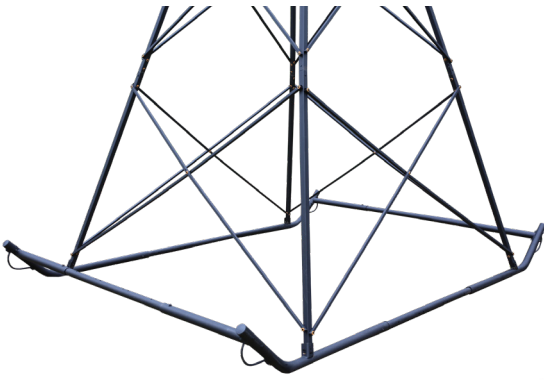

- Ladder: 15" wide | Landing: 43" wide x 20" deep
- Includes (4) 24" leg stakes, 30" ground anchor with cable & turnbuckle | handrail | non-slip steps
- Weight: 250-lbs

**THE ELITE 15' TOWER
(10' TOWER AND 5' EXTENSION)**

MUD-BBT500 | UPC: 813094023042

MUD-BBT510 (EXTENSION KIT) | UPC: 813094023059

MUD-BBT515 (EXTENSION KIT) | UPC: 888151026700

MUST BUY ELITE 5' TOWER, ELITE 10' TOWER AND 15' TOWER EXTENSION KITS TO COMPLETE ELITE 15' TOWER

- Height: 15' to platform | Ladder: 15" wide
- Includes (4) 24" leg stakes, 30" ground anchor with cable & turnbuckle | handrail | non-slip steps
- Weight: 250-lbs

TOWER SKIDS

MUD-TWRSKD | UPC: 888151026830

SWIVEL GROUND SEATS

MUD-MGS400 (SWIVEL GROUND SEAT) | UPC: 813094020263

MUD-MGS600 (THE SWIVEL EXTREME) | UPC: 813094022458

- Seat height adjusts 17" to 24", seat weighs 16-lbs, 300-lbs weight rating
- Construction: heavy-duty powder coated steel with Flex-Tek seat material