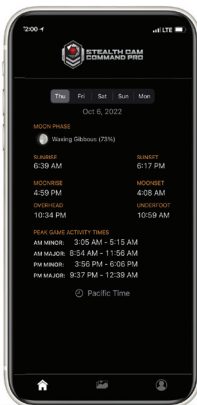

NEW

AUTOMATIC NETWORK COVERAGE

- CELLULAR CAMERAS INCLUDE AT&T® AND VERIZON® SIMS PREINSTALLED – NO INSTALLATION REQUIRED. THIS APPLIES TO ALL CELLULAR CAMERAS
- CAMERA AUTOMATICALLY SWITCHES CARRIERS TO ENSURE BEST POSSIBLE NETWORK CONNECTION

COMMAND PRO UPDATES

NEW

- High definition mapping Features
 - Global map to show locations of all cameras
 - Public lands detail
- Detailed Weather Data
 - Current weather: wind, cloud, humidity, UV, etc
 - 3-Day, 5-Day forecast
 - Hourly charts and graphs
- Solar/Lunar Tracking AND Forecasting
 - Sunrise and Sunset
 - Moon Phase
- MANAGE ALL YOUR CAMERAS WITH A SINGLE SECURE LOGIN
- COMPLETE CONTROL OF ALL CAMERA SETTINGS REMOTELY
- SET TRANSMISSION TIMES: INSTANT, HOURLY, TWICE OR ONCE A DAY
- INTEGRATED ANIMAL RECOGNITION SOFTWARE & IMAGE FILTERING
- PIN CAMERA LOCATIONS USING GOOGLE MAPS
- NIGHT IMAGE COLOR AI

HI-DEFINITION MAPPING

DETAILED WEATHER DATA

SOLAR & LUNAR TRACKING

NEW FOR 2023

NEW FOR 2023

MATRIX™ POWERED BY STEALTH CAM COMMAND PRO

MITIGATOR™ POWERED BY STEALTH CAM COMMAND PRO

36.0 MEGAPIXEL | **80-FT** DETECTION & IR RANGE | **1080P HD** WITH AUDIO

- ON DEMAND - Photo
- Dual network AT&T and Verizon with preinstalled SIM cards
- Auto detect which carrier has the best signal
- Compatible with Stealth Cam Command Pro
- 20MP (20MP / 8MP / 4MP)
- 80ft Detection & Flash Range
- 1 – 2 Photo Burst
- Time / Date / Moon Phase / Temperature / Camera Name
- 5s – 180s Recovery Timeout
- ¼-20 Threaded Insert
- Integrated Python Lock Latch