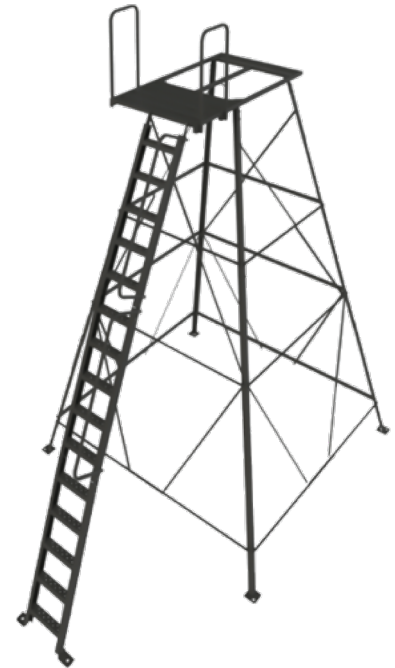

MUDDY 

MUDDY

MUDDY

MUDDY

MUDDY

THE DELUXE TOWER 5'

MUD-BBT200 | UPC: 813094023028

- Ladder: 15" wide | Landing: 43" wide x 20" deep
- Includes (4) 24" leg stakes, 30" ground anchor with cable & turnbuckle | non-slip steps
- Weight: 250-lbs

- Construction: heavy-duty powder coated steel
- Platform: 65" x 65" (most ground blinds fit)
- Height: 5ft | Weight rating: 500lbs
- Trap door entry & exit to remain undetected
- Mount your ground blind or bale blind to the platform

THE ELITE 5' TOWER

MUD-BBT500 | UPC: 813094023042

- Ladder: 15" wide | Landing: 43" wide x 20" deep
- Includes (4) 24" leg stakes, 30" ground anchor with cable & turnbuckle | non-slip steps
- Weight: 250-lbs

- Ladder: 15" wide | Landing: 43" wide x 20" deep
- Includes (4) 24" leg stakes, 30" ground anchor with cable & turnbuckle | handrail | non-slip steps
- Weight: 250-lbs

**THE ELITE 15' TOWER
(10' TOWER AND 5' EXTENSION)**