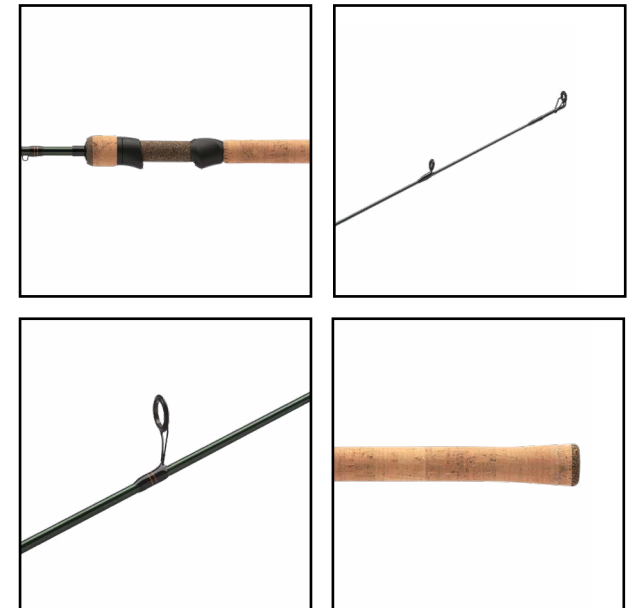

NEW FOR 2023

SHIMANO

SENSILITE

SENSILITE

Shimano redesigned the Sensilite A rod series to be lightweight, sensitive, and versatile in key finesse trout and panfish situations. With ultra-light and light powers and limber actions across the series, Sensilite A rods are perfect for fishing streams, docks or ponds. The durable yet lightweight blank construction provides enhanced sensitivity and features Aluminum Oxide guides for increased durability. A custom reel seat with a cork insert provides maximum in-hand comfort, and the quality full-grip cork handles offer anglers a high-end feel at an affordable price.

SENSILITE													
Model	Length	Power	Action	Mono Line Rating (lb test)	PP Line (lb. test)	Lure Rating (oz.)	Foregrip Length (in)	Grip Length (in)	Guide Type	Pieces	Grip Material	UPC	MSRP
SPINNING													
SENS60LA	6'0"	L	F	4-8	4-15	1/16-1/4	1	7	Aluminum Oxide	1	Cork	022255143974	\$49.99
SENSX70LA	7'0"	L	XF	4-8	4-15	1/16-1/4	1	9	Aluminum Oxide	1	Cork	022255143950	\$49.99
SENS56ULA	5'6"	UL	F	2-6	3-10	1/32-3/16	1	5	Aluminum Oxide	1	Cork	022255143967	\$49.99
SENS66ULA	6'6"	UL	F	2-6	3-10	1/32-3/16	1	7	Aluminum Oxide	1	Cork	022255143981	\$49.99
SENS80L2A	8'0"	L	MF	4-8	4-15	1/16-1/4	1	9	Aluminum Oxide	2	Cork	022255143998	\$54.99