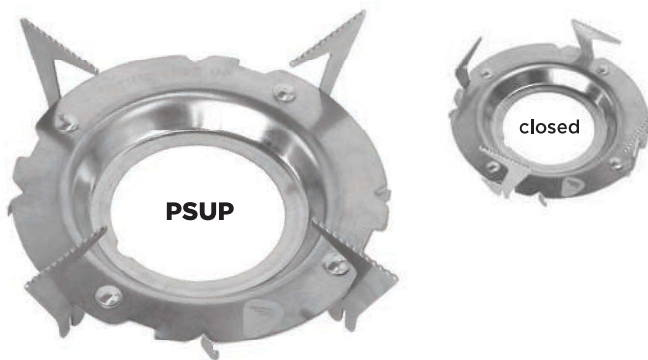

FUEL CAN STABILIZER

Working hard to keep you stable. The Fuel Can Stabilizer steadies your system on uneven surfaces.

SPECIFICATIONS

Weight 0.9 oz (27 g)

POT SUPPORT

A solid foundation. Attach to your Jetboil burner to use our Summit Skillet, the 1.5L Cook Pot, or a variety of traditional pots and pans.

SPECIFICATIONS

Weight 1.2 oz (35 g)

JETSET UTENSILS

Get to the bottom. Stowable in your Jetboil cook pot, these high-temperature nylon utensils extend to reach every last bit of food at the bottom of the pot.

SPECIFICATIONS

Weight 1.3 oz (36 g)

Dimensions 5.2" (130 mm) packed