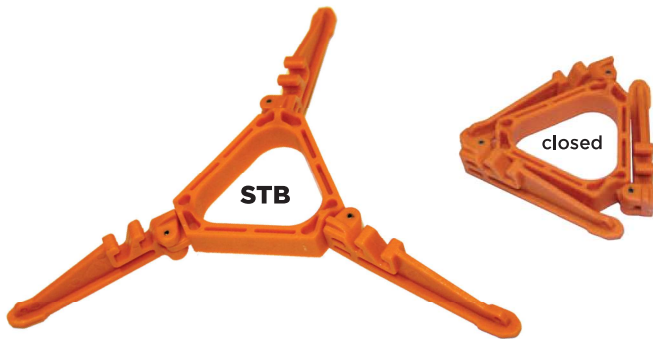

FUEL CAN STABILIZER

Working hard to keep you stable. The Fuel Can Stabilizer steadies your system on uneven surfaces.

SPECIFICATIONS

Weight 0.9 oz (27 g)

POT SUPPORT

A solid foundation. Attach to your Jetboil burner to use our Summit Skillet, the 1.5L Cook Pot, or a variety of traditional pots and pans.

SPECIFICATIONS

Weight 1.2 oz (35 g)

JETSET UTENSILS

Get to the bottom. Stowable in your Jetboil cook pot, these high-temperature nylon utensils extend to reach every last bit of food at the bottom of the pot.

SPECIFICATIONS

Weight 1.3 oz (36 g)

Dimensions 5.2" (130 mm) packed