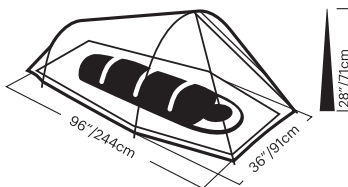

7000 series aluminum frame is rugged, durable and designed to shrug off any storm.

Lightweight design and small pack size.

Jasmine Green

Dark Shadow

Mediterranean Blue

Seasons	3
Frame	7000 Series Aluminum
Fly	68D / 185T Polyester Taffeta 1500mm
Walls	68D / 185T Polyester Taffeta
Mesh	40D Polyester No-See-Um
Floor	68D / 185T polyester taffeta 1500mm
Features	2 Pockets, Ridgeline Entry Zipper

- Recommended
- Accessories

Footprint (Pg. 46)

Solitaire AL

Tent Area:	21.5 sq. ft.
Vestibule Area:	N/A
Frame:	8.5mm Aluminum
Doors:	1
Vestibules:	N/A
Vents:	N/A
Pack Size:	4" x 18"
Min. Weight:	2 lbs. 10 oz.
Total Weight:	3 lbs. 3 oz.
Item No:	2628312