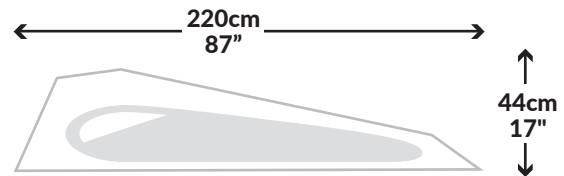

STRATOSPHERE

Our Lightest 1 Person Waterproof Bivvi Shelter with a Single Skin Design

1 PERSON

WEIGHT
Pack Weight - 1130g / 40oz

COMPRESSION STORAGE

SIDE VIEW

SIDE VIEW EXTERNAL

INTERNAL

TOP VIEW

SLEEPABLE AREA

MESH DOOR

OUTER DOOR

OUTER VENTS

INTERNAL DOOR