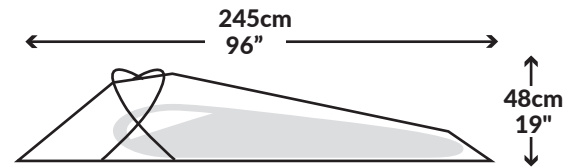

STRATOSPHERE

Our Lightest 1 Person Waterproof Bivvi Shelter with a Single Skin Design

1 PERSON

WEIGHT
Pack Weight - 1130g / 40oz

COMPRESSION STORAGE

SIDE VIEW

SIDE VIEW EXTERNAL

INTERNAL

TOP VIEW

SLEEPABLE AREA

MESH DOOR

OUTER DOOR

OUTER VENTS

INTERNAL DOOR