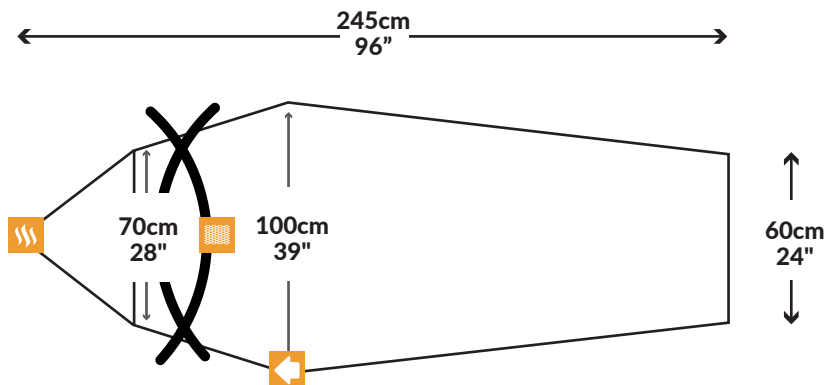

STRATOSPHERE

Our Lightest 1 Person Waterproof Bivvi Shelter with a Single Skin Design

1 PERSON

WEIGHT
Pack Weight - 1130g / 40oz

COMPRESSION STORAGE

SIDE VIEW

SIDE VIEW EXTERNAL

INTERNAL

TOP VIEW

SLEEPABLE AREA

MESH DOOR

OUTER DOOR

OUTER VENTS

INTERNAL DOOR