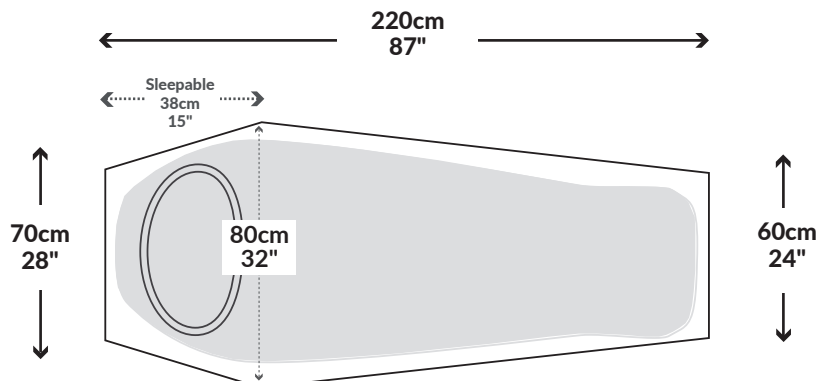

STRATOSPHERE

Our Lightest 1 Person Waterproof Bivvi Shelter with a Single Skin Design

1 PERSON

WEIGHT
Pack Weight - 1130g / 40oz

COMPRESSION STORAGE

SIDE VIEW

SIDE VIEW EXTERNAL

INTERNAL

TOP VIEW

SLEEPABLE AREA

MESH DOOR

OUTER DOOR

OUTER VENTS

INTERNAL DOOR