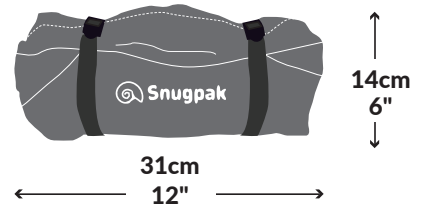

STRATOSPHERE

Our Lightest 1 Person Waterproof Bivvi Shelter with a Single Skin Design

1 PERSON

WEIGHT
Pack Weight - 1130g / 40oz

COMPRESSION STORAGE

SIDE VIEW

SIDE VIEW EXTERNAL

INTERNAL

TOP VIEW

SLEEPABLE AREA

MESH DOOR

OUTER DOOR

OUTER VENTS

INTERNAL DOOR