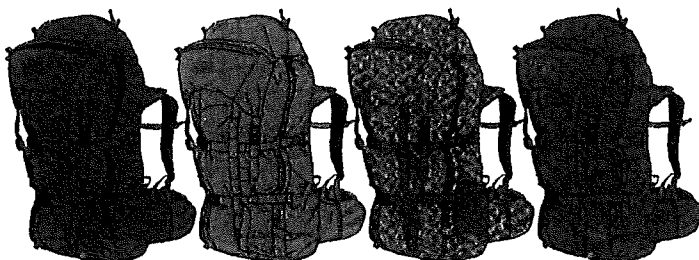

Buckskin

Foliage

Subalpine

Ponderosa