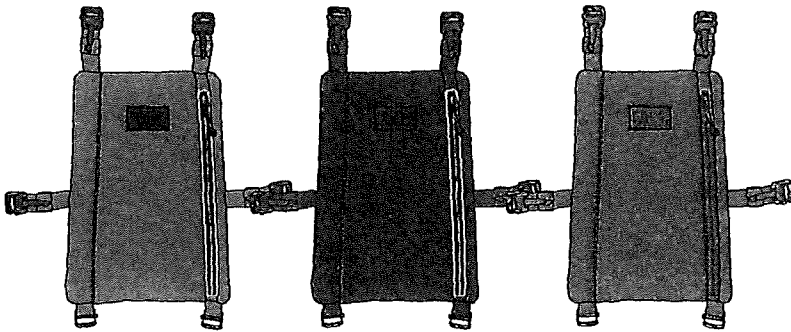

Follage

Buckskin

Ponderosa