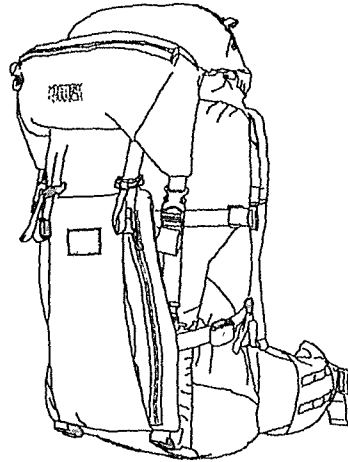

Stick It Plus on Pack