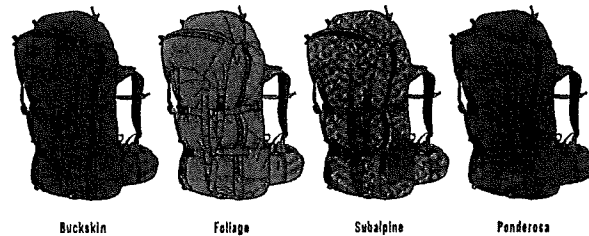

KEY FEATURES:

- 1 Roll-top closure and one side zip allow you to access all your big items easily
- 2 The ultralight frame is built to minimize weight while maximizing load bearing capacity
- 3 External blaze orange frame tabs allow easy attachment for accessories such as the Stick-It or Gravelly 18
- 4 Zippered pockets on the detachable lid allow easy and secure access to your essentials
- 5 Multiple compression straps ensure your gear is secure
- 6 Bag features multiple attachment points for lid straps so you can secure the lid no matter how much you pack
- 7 Side attachment points for lid straps when you want to run the bag without the lid and need to secure the roll-top closure
 - Interior blaze orange ribbon loops for attaching Small and Medium Quick Attach Zoid Bags

WOMEN'S

Weight: 2.24 kg (4.93 lbs)

Stripped Weight: 0.98 kg (2.17 lbs)

Vol: 50 L (3050 cu-in)

Size: XS S M L

Buckskin

Foliage

Subalpine

Ponderosa

NEW

METCALF 75

737623
737624

New Product

With the METCALF 75, you will have a full 75 liters of volume so you can carry everything you need to follow the herd over the next ridge, and the next. The roomy, detachable lid can house all your snacks, extra gloves, tags, and extra rounds. Multiple compression straps keep all your gear and meat secure, and it's all built on the ULTRA LIGHT MT™ frame to minimize weight while maximizing the load-bearing capacity that MYSTERY RANCH is known for.