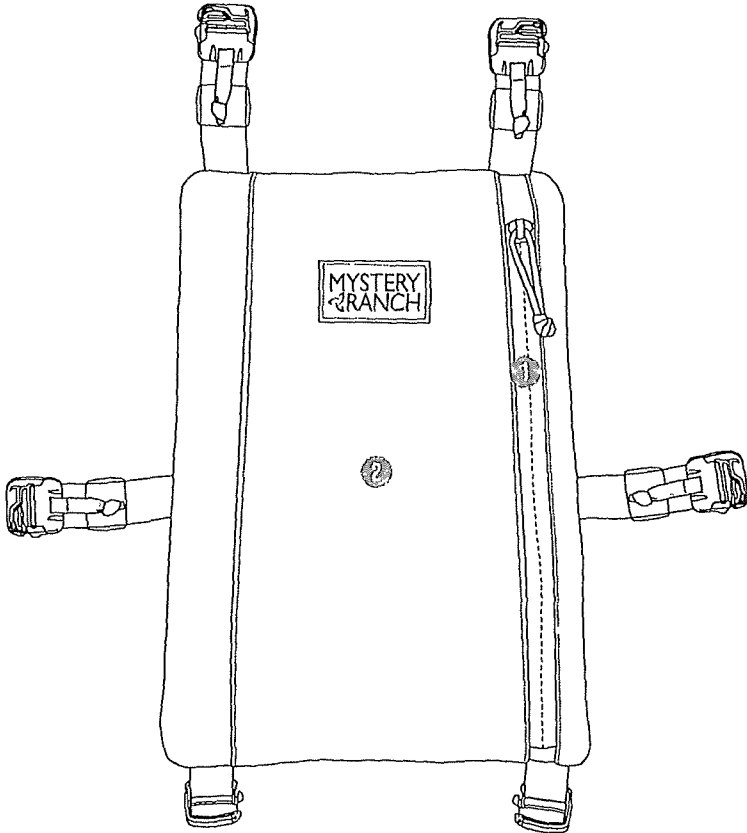

New Product

WE ARE BUYING BAG ONLY

NEW

737619

GRAVELLY 18

The GRAVELLY 18 is three packs in one: It'll securely "piggyback" to your main bag adding 18 more liters of capacity for critical gear. Or attach the GRAVELLY 18 to the frame and use the compression straps and OVERLOAD® feature as a meat hauler while also carrying the essentials with you. Lastly, with stowable straps, it works as a stand-alone pack for a quick stalk or glassing session.

KEY FEATURES:

- ① A zipper secured front pocket gives you easy access to your most important items
- ② Compression straps secure your load for navigating the nastiest terrain
- ③ Stowable shoulder straps to go from backpack mode to securely attaching it to your main bag adding 18 more liters of capacity for critical gear
- ④ Two water bottle pockets ensure you stay hydrated
 - Blaze orange frame tabs allow for easy attachment or detachment
 - OVERLOAD® feature provides functional expandability via a load sling between the pack and the frame, allowing you to put the bulk of the weight closest to your back for optimal comfort
 - Works with our ULTRA LIGHT MT™ frame
 - Hydration reservoir compatible

Penderosa

STICK-IT PLUS

If you're looking for extra space without any hassle, the **STICK-IT PLUS** is the answer. This simple accessory attaches easily to the front of any hunting pack and is the perfect place to secure quick-access items like rain gear or an additional layer.

737620

KEY FEATURES:

- ① The zippered front pocket gives you quick access to your essentials
- ② A bellowed pocket adds even more volume and carrying capacity
- Integrates with the full line of hunting packs so you can carry more - and stay visible - no matter what pack you have on