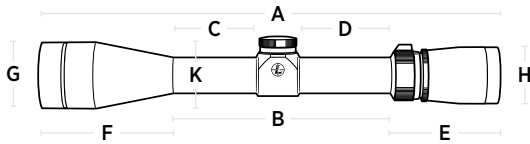

FFP = First Focal Plane
SFP = Second Focal Plane

SCOPE DIMENSIONS