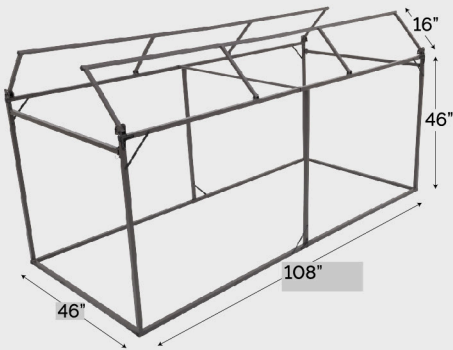

Multi-angle, push open shooting doors

Includes four rubber-coated molded nylon gun rests