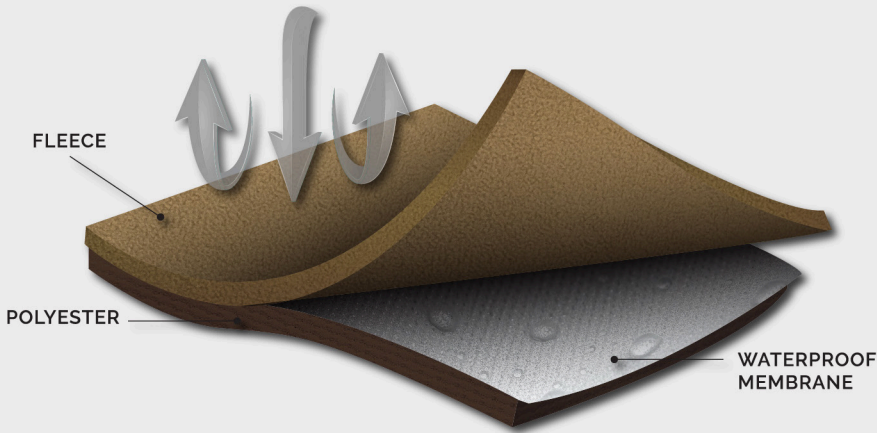

## DEADQUIET™ FABRIC

- 3-layers of protection and performance in one proprietary fabric
- Fleece exterior dampens noise and eliminates fabric glare
- Center waterproof membrane protects gear from mother nature
- Polyester interior minimizes noise when accessing gear