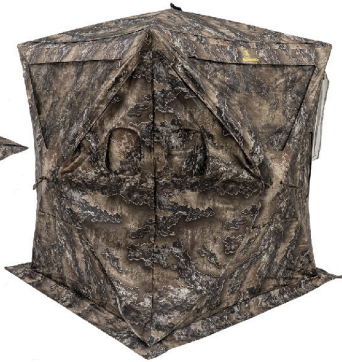

EVADE

5951220 Realtree EXCAPE™

5951221 Mossy Oak® Country DNA™

center height: 5'10"

ENVY

5951320 Realtree EXCAPE™

5951321 Mossy Oak® Country DNA™

center height: 6'10"