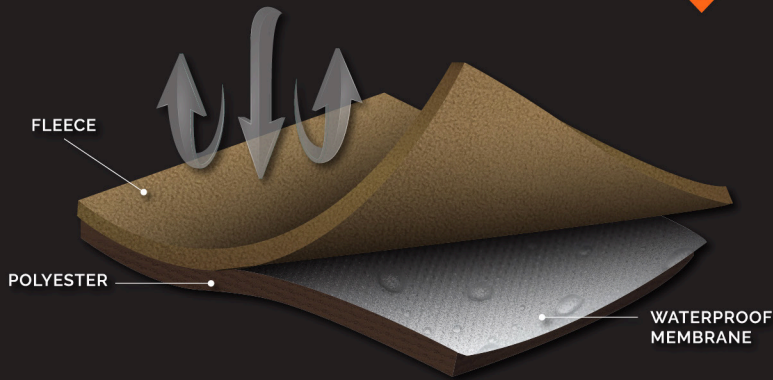

# DEADQUIET<sup>®</sup> FABRIC

- 3-layers of protection and performance in one proprietary fabric
- Fleece exterior dampens noise and eliminates fabric glare
- Center waterproof membrane protects gear from mother nature
- Polyester interior minimizes noise when accessing gear